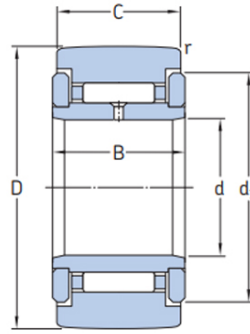

Track runner bearings

Designation	Dimensions										Basic load ratings (kN)		Fatigue load limit (kN) Pu	Maximum radial forces (kN)		Limiting speed (r/min)	Mass (kg)	Delivery Drawing	Original	Package Brand
	D mm	d mm	C mm	B mm	d1 mm	r min	r12 min	dynamic C	static Co	dynamic Fr	static For									
NATR 5	16	5	11	12	12.5	0.15	-	3.14	3.2	0.345	2.9	4.15	6000	0.014	7-35 days	Available	China	Single box	MONTON	
NATR 5 PPA	16	5	11	12	12.5	0.15	-	3.14	3.2	0.345	2.9	4.15	6000	0.014	7-35 days	Available	China	Single box	MONTON	
NATV 5	16	5	11	12	12.5	0.15	-	4.73	6.55	0.72	4.05	5.7	4300	0.015	7-35 days	Available	China	Single box	MONTON	
NATV 5 PPA	16	5	11	12	12.5	0.15	-	4.73	6.55	0.72	4.05	5.7	4300	0.015	7-35 days	Available	China	Single box	MONTON	
NATR 6	19	6	11	12	15	0.15	-	3.47	3.8	0.415	3.8	5.5	5600	0.019	7-35 days	Available	China	Single box	MONTON	
NATR 6 PPA	19	6	11	12	15	0.15	-	3.47	3.8	0.415	3.8	5.5	5600	0.02	7-35 days	Available	China	Single box	MONTON	
NATV 6	19	6	11	12	15	0.15	-	5.28	8	0.88	5.1	7.35	4000	0.021	7-35 days	Available	China	Single box	MONTON	
NATV 6 PPA	19	6	11	12	15	0.15	-	5.28	8	0.88	5.1	7.35	4000	0.021	7-35 days	Available	China	Single box	MONTON	
NATR 8	24	8	14	15	19	0.3	-	5.28	6.1	0.695	5.2	7.35	5000	0.041	7-35 days	Available	China	Single box	MONTON	
NATR 8 PPA	24	8	14	15	19	0.3	-	5.28	6.1	0.695	5.2	7.35	5000	0.038	7-35 days	Available	China	Single box	MONTON	
NATV 8	24	8	14	15	19	0.3	-	7.48	11.4	1.32	7.35	10.4	3600	0.042	7-35 days	Available	China	Single box	MONTON	
NATV 8 PPA	24	8	14	15	19	0.3	-	7.48	11.4	1.32	7.35	10.4	3600	0.041	7-35 days	Available	China	Single box	MONTON	
NATR 10	30	10	14	15	23	0.6	-	6.44	8	0.88	7.8	11.2	4800	0.064	7-35 days	Available	China	Single box	MONTON	
NATR 10 PPA	30	10	14	15	23	0.6	-	6.44	8	0.88	7.8	11.2	4800	0.061	7-35 days	Available	China	Single box	MONTON	
NATV 10	30	10	14	15	23	0.6	-	8.97	14.6	1.66	11	15.6	3200	0.065	7-35 days	Available	China	Single box	MONTON	
NATV 10 PPA	30	10	14	15	23	0.6	-	8.97	14.6	1.66	11	15.6	3200	0.064	7-35 days	Available	China	Single box	MONTON	
NATR 12	32	12	14	15	25	0.6	-	6.6	8.5	0.95	7.65	10.8	4500	0.071	7-35 days	Available	China	Single box	MONTON	
NATR 12 PPA	32	12	14	15	25	0.6	-	6.6	8.5	0.95	7.65	10.8	4500	0.066	7-35 days	Available	China	Single box	MONTON	
NATV 12	32	12	14	15	25	0.6	-	9.35	15.3	1.76	10.6	15	3000	0.072	7-35 days	Available	China	Single box	MONTON	
NATV 12 PPA	32	12	14	15	25	0.6	-	9.35	15.3	1.76	10.6	15	3000	0.069	7-35 days	Available	China	Single box	MONTON	
NATR 15	35	15	18	19	27.6	0.6	-	9.52	13.7	1.56	11.4	16.3	4000	0.1	7-35 days	Available	China	Single box	MONTON	
NATR 15 PPA	35	15	18	19	27.6	0.6	-	9.52	13.7	1.56	11.4	16.3	4000	0.1	7-35 days	Available	China	Single box	MONTON	
NATV 15	35	15	18	19	27.6	0.6	-	12.3	23.2	2.7	14.6	20.8	2600	0.11	7-35 days	Available	China	Single box	MONTON	
NATV 15 PPA	35	15	18	19	27.6	0.6	-	12.3	23.2	2.7	14.6	20.8	2600	0.11	7-35 days	Available	China	Single box	MONTON	
NUTR 15 A	35	15	18	19	20	0.6	0.3	16.8	17.6	2	8.65	12.2	5000	0.1	7-35 days	Available	China	Single box	MONTON	