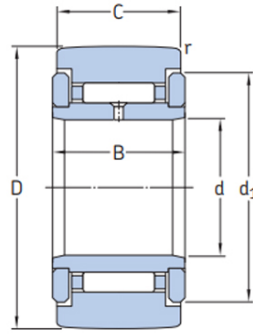

Track runner bearings

Designation	Dimensions										Basic load ratings (kN)		Fatigue load limit (kN) Pu	Maximum radial forces (kN)		Limiting speed (r/min)	Mass (kg)	Delivery Drawing	Original	Package Brand
	D mm	d mm	C mm	B mm	d1 mm	r min	r12 min	dynamic C	static Co	dynamic Fr	static For									
NATR 5	16	5	11	12	12.5	0.15	-	3.14	3.2	0.345	2.9	4.15	6000	0.014	7-35 days	Available	China	Single box	MONTON	
NATR 5 PPA	16	5	11	12	12.5	0.15	-	3.14	3.2	0.345	2.9	4.15	6000	0.014	7-35 days	Available	China	Single box	MONTON	
NATV 5	16	5	11	12	12.5	0.15	-	4.73	6.55	0.72	4.05	5.7	4300	0.015	7-35 days	Available	China	Single box	MONTON	
NATV 5 PPA	16	5	11	12	12.5	0.15	-	4.73	6.55	0.72	4.05	5.7	4300	0.015	7-35 days	Available	China	Single box	MONTON	
NATR 6	19	6	11	12	15	0.15	-	3.47	3.8	0.415	3.8	5.5	5600	0.019	7-35 days	Available	China	Single box	MONTON	
NATR 6 PPA	19	6	11	12	15	0.15	-	3.47	3.8	0.415	3.8	5.5	5600	0.02	7-35 days	Available	China	Single box	MONTON	
NATV 6	19	6	11	12	15	0.15	-	5.28	8	0.88	5.1	7.35	4000	0.021	7-35 days	Available	China	Single box	MONTON	
NATV 6 PPA	19	6	11	12	15	0.15	-	5.28	8	0.88	5.1	7.35	4000	0.021	7-35 days	Available	China	Single box	MONTON	
NATR 8	24	8	14	15	19	0.3	-	5.28	6.1	0.695	5.2	7.35	5000	0.041	7-35 days	Available	China	Single box	MONTON	
NATR 8 PPA	24	8	14	15	19	0.3	-	5.28	6.1	0.695	5.2	7.35	5000	0.038	7-35 days	Available	China	Single box	MONTON	
NATV 8	24	8	14	15	19	0.3	-	7.48	11.4	1.32	7.35	10.4	3600	0.042	7-35 days	Available	China	Single box	MONTON	
NATV 8 PPA	24	8	14	15	19	0.3	-	7.48	11.4	1.32	7.35	10.4	3600	0.041	7-35 days	Available	China	Single box	MONTON	
NATR 10	30	10	14	15	23	0.6	-	6.44	8	0.88	7.8	11.2	4800	0.064	7-35 days	Available	China	Single box	MONTON	
NATR 10 PPA	30	10	14	15	23	0.6	-	6.44	8	0.88	7.8	11.2	4800	0.061	7-35 days	Available	China	Single box	MONTON	
NATV 10	30	10	14	15	23	0.6	-	8.97	14.6	1.66	11	15.6	3200	0.065	7-35 days	Available	China	Single box	MONTON	
NATV 10 PPA	30	10	14	15	23	0.6	-	8.97	14.6	1.66	11	15.6	3200	0.064	7-35 days	Available	China	Single box	MONTON	
NATR 12	32	12	14	15	25	0.6	-	6.6	8.5	0.95	7.65	10.8	4500	0.071	7-35 days	Available	China	Single box	MONTON	
NATR 12 PPA	32	12	14	15	25	0.6	-	6.6	8.5	0.95	7.65	10.8	4500	0.066	7-35 days	Available	China	Single box	MONTON	
NATV 12	32	12	14	15	25	0.6	-	9.35	15.3	1.76	10.6	15	3000	0.072	7-35 days	Available	China	Single box	MONTON	
NATV 12 PPA	32	12	14	15	25	0.6	-	9.35	15.3	1.76	10.6	15	3000	0.069	7-35 days	Available	China	Single box	MONTON	
NATR 15	35	15	18	19	27.6	0.6	-	9.52	13.7	1.56	11.4	16.3	4000	0.1	7-35 days	Available	China	Single box	MONTON	
NATR 15 PPA	35	15	18	19	27.6	0.6	-	9.52	13.7	1.56	11.4	16.3	4000	0.1	7-35 days	Available	China	Single box	MONTON	
NATV 15	35	15	18	19	27.6	0.6	-	12.3	23.2	2.7	14.6	20.8	2600	0.11	7-35 days	Available	China	Single box	MONTON	
NATV 15 PPA	35	15	18	19	27.6	0.6	-	12.3	23.2	2.7	14.6	20.8	2600	0.11	7-35 days	Available	China	Single box	MONTON	
NUTR 15 A	35	15	18	19	20	0.6	0.3	16.8	17.6	2	8.65	12.2	5000	0.1	7-35 days	Available	China	Single box	MONTON	