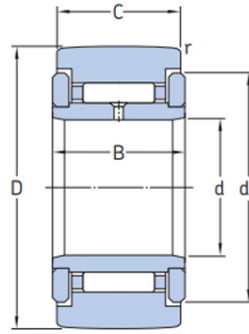

Track runner bearings

Designation	Dimensions										Basic load ratings (kN)		Fatigue load limit (kN) Pu	Maximum radial forces (kN)		Limiting speed (r/min)	Mass (kg)	Delivery Drawing	Original	Package Brand
	D mm	d mm	C mm	B mm	d1 mm	r min	r12 min	dynamic C	static Co	dynamic Fr	static For									
NATR 5	16	5	11	12	12.5	0.15	-	3.14	3.2	0.345	2.9	4.15	6000	0.014	7-35 days	Available	China	Single box	MONTON	
NATR 5 PPA	16	5	11	12	12.5	0.15	-	3.14	3.2	0.345	2.9	4.15	6000	0.014	7-35 days	Available	China	Single box	MONTON	
NATV 5	16	5	11	12	12.5	0.15	-	4.73	6.55	0.72	4.05	5.7	4300	0.015	7-35 days	Available	China	Single box	MONTON	
NATV 5 PPA	16	5	11	12	12.5	0.15	-	4.73	6.55	0.72	4.05	5.7	4300	0.015	7-35 days	Available	China	Single box	MONTON	
NATR 6	19	6	11	12	15	0.15	-	3.47	3.8	0.415	3.8	5.5	5600	0.019	7-35 days	Available	China	Single box	MONTON	
NATR 6 PPA	19	6	11	12	15	0.15	-	3.47	3.8	0.415	3.8	5.5	5600	0.02	7-35 days	Available	China	Single box	MONTON	
NATV 6	19	6	11	12	15	0.15	-	5.28	8	0.88	5.1	7.35	4000	0.021	7-35 days	Available	China	Single box	MONTON	
NATV 6 PPA	19	6	11	12	15	0.15	-	5.28	8	0.88	5.1	7.35	4000	0.021	7-35 days	Available	China	Single box	MONTON	
NATR 8	24	8	14	15	19	0.3	-	5.28	6.1	0.695	5.2	7.35	5000	0.041	7-35 days	Available	China	Single box	MONTON	
NATR 8 PPA	24	8	14	15	19	0.3	-	5.28	6.1	0.695	5.2	7.35	5000	0.038	7-35 days	Available	China	Single box	MONTON	
NATV 8	24	8	14	15	19	0.3	-	7.48	11.4	1.32	7.35	10.4	3600	0.042	7-35 days	Available	China	Single box	MONTON	
NATV 8 PPA	24	8	14	15	19	0.3	-	7.48	11.4	1.32	7.35	10.4	3600	0.041	7-35 days	Available	China	Single box	MONTON	
NATR 10	30	10	14	15	23	0.6	-	6.44	8	0.88	7.8	11.2	4800	0.064	7-35 days	Available	China	Single box	MONTON	
NATR 10 PPA	30	10	14	15	23	0.6	-	6.44	8	0.88	7.8	11.2	4800	0.061	7-35 days	Available	China	Single box	MONTON	
NATV 10	30	10	14	15	23	0.6	-	8.97	14.6	1.66	11	15.6	3200	0.065	7-35 days	Available	China	Single box	MONTON	
NATV 10 PPA	30	10	14	15	23	0.6	-	8.97	14.6	1.66	11	15.6	3200	0.064	7-35 days	Available	China	Single box	MONTON	
NATR 12	32	12	14	15	25	0.6	-	6.6	8.5	0.95	7.65	10.8	4500	0.071	7-35 days	Available	China	Single box	MONTON	
NATR 12 PPA	32	12	14	15	25	0.6	-	6.6	8.5	0.95	7.65	10.8	4500	0.066	7-35 days	Available	China	Single box	MONTON	
NATV 12	32	12	14	15	25	0.6	-	9.35	15.3	1.76	10.6	15	3000	0.072	7-35 days	Available	China	Single box	MONTON	
NATV 12 PPA	32	12	14	15	25	0.6	-	9.35	15.3	1.76	10.6	15	3000	0.069	7-35 days	Available	China	Single box	MONTON	
NATR 15	35	15	18	19	27.6	0.6	-	9.52	13.7	1.56	11.4	16.3	4000	0.1	7-35 days	Available	China	Single box	MONTON	
NATR 15 PPA	35	15	18	19	27.6	0.6	-	9.52	13.7	1.56	11.4	16.3	4000	0.1	7-35 days	Available	China	Single box	MONTON	
NATV 15	35	15	18	19	27.6	0.6	-	12.3	23.2	2.7	14.6	20.8	2600	0.11	7-35 days	Available	China	Single box	MONTON	
NATV 15 PPA	35	15	18	19	27.6	0.6	-	12.3	23.2	2.7	14.6	20.8	2600	0.11	7-35 days	Available	China	Single box	MONTON	
NUTR 15 A	35	15	18	19	20	0.6	0.3	16.8	17.6	2	8.65	12.2	5000	0.1	7-35 days	Available	China	Single box	MONTON	