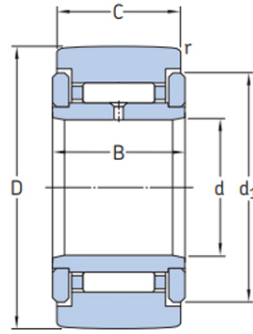

Track runner bearings

Designation	Dimensions										Basic load ratings (kN)		Fatigue load limit (kN) Pu	Maximum radial forces (kN)		Limiting speed (r/min)	Mass (kg)	Delivery	Drawing	Original	Package Brand
	D mm	d mm	C mm	B mm	d1 mm	r min	r12 min	dynamic	static	C	Co	dynamic		static	Fr						
NATR 5	16	5	11	12	12.5	0.15	-	3.14	3.2	0.345	2.9	4.15	6000	0.014	7-35 days	Available	China	Single box	MONTON		
NATR 5 PPA	16	5	11	12	12.5	0.15	-	3.14	3.2	0.345	2.9	4.15	6000	0.014	7-35 days	Available	China	Single box	MONTON		
NATV 5	16	5	11	12	12.5	0.15	-	4.73	6.55	0.72	4.05	5.7	4300	0.015	7-35 days	Available	China	Single box	MONTON		
NATV 5 PPA	16	5	11	12	12.5	0.15	-	4.73	6.55	0.72	4.05	5.7	4300	0.015	7-35 days	Available	China	Single box	MONTON		
NATR 6	19	6	11	12	15	0.15	-	3.47	3.8	0.415	3.8	5.5	5600	0.019	7-35 days	Available	China	Single box	MONTON		
NATR 6 PPA	19	6	11	12	15	0.15	-	3.47	3.8	0.415	3.8	5.5	5600	0.02	7-35 days	Available	China	Single box	MONTON		
NATV 6	19	6	11	12	15	0.15	-	5.28	8	0.88	5.1	7.35	4000	0.021	7-35 days	Available	China	Single box	MONTON		
NATV 6 PPA	19	6	11	12	15	0.15	-	5.28	8	0.88	5.1	7.35	4000	0.021	7-35 days	Available	China	Single box	MONTON		
NATR 8	24	8	14	15	19	0.3	-	5.28	6.1	0.695	5.2	7.35	5000	0.041	7-35 days	Available	China	Single box	MONTON		
NATR 8 PPA	24	8	14	15	19	0.3	-	5.28	6.1	0.695	5.2	7.35	5000	0.038	7-35 days	Available	China	Single box	MONTON		
NATV 8	24	8	14	15	19	0.3	-	7.48	11.4	1.32	7.35	10.4	3600	0.042	7-35 days	Available	China	Single box	MONTON		
NATV 8 PPA	24	8	14	15	19	0.3	-	7.48	11.4	1.32	7.35	10.4	3600	0.041	7-35 days	Available	China	Single box	MONTON		
NATR 10	30	10	14	15	23	0.6	-	6.44	8	0.88	7.8	11.2	4800	0.064	7-35 days	Available	China	Single box	MONTON		
NATR 10 PPA	30	10	14	15	23	0.6	-	6.44	8	0.88	7.8	11.2	4800	0.061	7-35 days	Available	China	Single box	MONTON		
NATV 10	30	10	14	15	23	0.6	-	8.97	14.6	1.66	11	15.6	3200	0.065	7-35 days	Available	China	Single box	MONTON		
NATV 10 PPA	30	10	14	15	23	0.6	-	8.97	14.6	1.66	11	15.6	3200	0.064	7-35 days	Available	China	Single box	MONTON		
NATR 12	32	12	14	15	25	0.6	-	6.6	8.5	0.95	7.65	10.8	4500	0.071	7-35 days	Available	China	Single box	MONTON		
NATR 12 PPA	32	12	14	15	25	0.6	-	6.6	8.5	0.95	7.65	10.8	4500	0.066	7-35 days	Available	China	Single box	MONTON		
NATV 12	32	12	14	15	25	0.6	-	9.35	15.3	1.76	10.6	15	3000	0.072	7-35 days	Available	China	Single box	MONTON		
NATV 12 PPA	32	12	14	15	25	0.6	-	9.35	15.3	1.76	10.6	15	3000	0.069	7-35 days	Available	China	Single box	MONTON		
NATR 15	35	15	18	19	27.6	0.6	-	9.52	13.7	1.56	11.4	16.3	4000	0.1	7-35 days	Available	China	Single box	MONTON		
NATR 15 PPA	35	15	18	19	27.6	0.6	-	9.52	13.7	1.56	11.4	16.3	4000	0.1	7-35 days	Available	China	Single box	MONTON		
NATV 15	35	15	18	19	27.6	0.6	-	12.3	23.2	2.7	14.6	20.8	2600	0.11	7-35 days	Available	China	Single box	MONTON		
NATV 15 PPA	35	15	18	19	27.6	0.6	-	12.3	23.2	2.7	14.6	20.8	2600	0.11	7-35 days	Available	China	Single box	MONTON		
NUTR 15 A	35	15	18	19	20	0.6	0.3	16.8	17.6	2	8.65	12.2	5000	0.1	7-35 days	Available	China	Single box	MONTON		