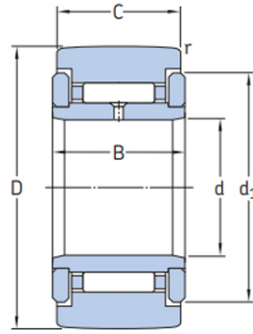

Track runner bearings

Designation	Dimensions										Basic load ratings (kN)		Fatigue load limit (kN) Pu	Maximum radial forces (kN)		Limiting speed (r/min)	Mass (kg)	Delivery Drawing	Original	Package Brand
	D mm	d mm	C mm	B mm	d1 mm	r min	r12 min	dynamic	static	C	Co	dynamic		static	Fr					
NATR 5	16	5	11	12	12.5	0.15	-	3.14	3.2	0.345	2.9	4.15	6000	0.014	7-35 days	Available	China	Single box	MONTON	
NATR 5 PPA	16	5	11	12	12.5	0.15	-	3.14	3.2	0.345	2.9	4.15	6000	0.014	7-35 days	Available	China	Single box	MONTON	
NATV 5	16	5	11	12	12.5	0.15	-	4.73	6.55	0.72	4.05	5.7	4300	0.015	7-35 days	Available	China	Single box	MONTON	
NATV 5 PPA	16	5	11	12	12.5	0.15	-	4.73	6.55	0.72	4.05	5.7	4300	0.015	7-35 days	Available	China	Single box	MONTON	
NATR 6	19	6	11	12	15	0.15	-	3.47	3.8	0.415	3.8	5.5	5600	0.019	7-35 days	Available	China	Single box	MONTON	
NATR 6 PPA	19	6	11	12	15	0.15	-	3.47	3.8	0.415	3.8	5.5	5600	0.02	7-35 days	Available	China	Single box	MONTON	
NATV 6	19	6	11	12	15	0.15	-	5.28	8	0.88	5.1	7.35	4000	0.021	7-35 days	Available	China	Single box	MONTON	
NATV 6 PPA	19	6	11	12	15	0.15	-	5.28	8	0.88	5.1	7.35	4000	0.021	7-35 days	Available	China	Single box	MONTON	
NATR 8	24	8	14	15	19	0.3	-	5.28	6.1	0.695	5.2	7.35	5000	0.041	7-35 days	Available	China	Single box	MONTON	
NATR 8 PPA	24	8	14	15	19	0.3	-	5.28	6.1	0.695	5.2	7.35	5000	0.038	7-35 days	Available	China	Single box	MONTON	
NATV 8	24	8	14	15	19	0.3	-	7.48	11.4	1.32	7.35	10.4	3600	0.042	7-35 days	Available	China	Single box	MONTON	
NATV 8 PPA	24	8	14	15	19	0.3	-	7.48	11.4	1.32	7.35	10.4	3600	0.041	7-35 days	Available	China	Single box	MONTON	
NATR 10	30	10	14	15	23	0.6	-	6.44	8	0.88	7.8	11.2	4800	0.064	7-35 days	Available	China	Single box	MONTON	
NATR 10 PPA	30	10	14	15	23	0.6	-	6.44	8	0.88	7.8	11.2	4800	0.061	7-35 days	Available	China	Single box	MONTON	
NATV 10	30	10	14	15	23	0.6	-	8.97	14.6	1.66	11	15.6	3200	0.065	7-35 days	Available	China	Single box	MONTON	
NATV 10 PPA	30	10	14	15	23	0.6	-	8.97	14.6	1.66	11	15.6	3200	0.064	7-35 days	Available	China	Single box	MONTON	
NATR 12	32	12	14	15	25	0.6	-	6.6	8.5	0.95	7.65	10.8	4500	0.071	7-35 days	Available	China	Single box	MONTON	
NATR 12 PPA	32	12	14	15	25	0.6	-	6.6	8.5	0.95	7.65	10.8	4500	0.066	7-35 days	Available	China	Single box	MONTON	
NATV 12	32	12	14	15	25	0.6	-	9.35	15.3	1.76	10.6	15	3000	0.072	7-35 days	Available	China	Single box	MONTON	
NATV 12 PPA	32	12	14	15	25	0.6	-	9.35	15.3	1.76	10.6	15	3000	0.069	7-35 days	Available	China	Single box	MONTON	
NATR 15	35	15	18	19	27.6	0.6	-	9.52	13.7	1.56	11.4	16.3	4000	0.1	7-35 days	Available	China	Single box	MONTON	
NATR 15 PPA	35	15	18	19	27.6	0.6	-	9.52	13.7	1.56	11.4	16.3	4000	0.1	7-35 days	Available	China	Single box	MONTON	
NATV 15	35	15	18	19	27.6	0.6	-	12.3	23.2	2.7	14.6	20.8	2600	0.11	7-35 days	Available	China	Single box	MONTON	
NATV 15 PPA	35	15	18	19	27.6	0.6	-	12.3	23.2	2.7	14.6	20.8	2600	0.11	7-35 days	Available	China	Single box	MONTON	
NUTR 15 A	35	15	18	19	20	0.6	0.3	16.8	17.6	2	8.65	12.2	5000	0.1	7-35 days	Available	China	Single box	MONTON	